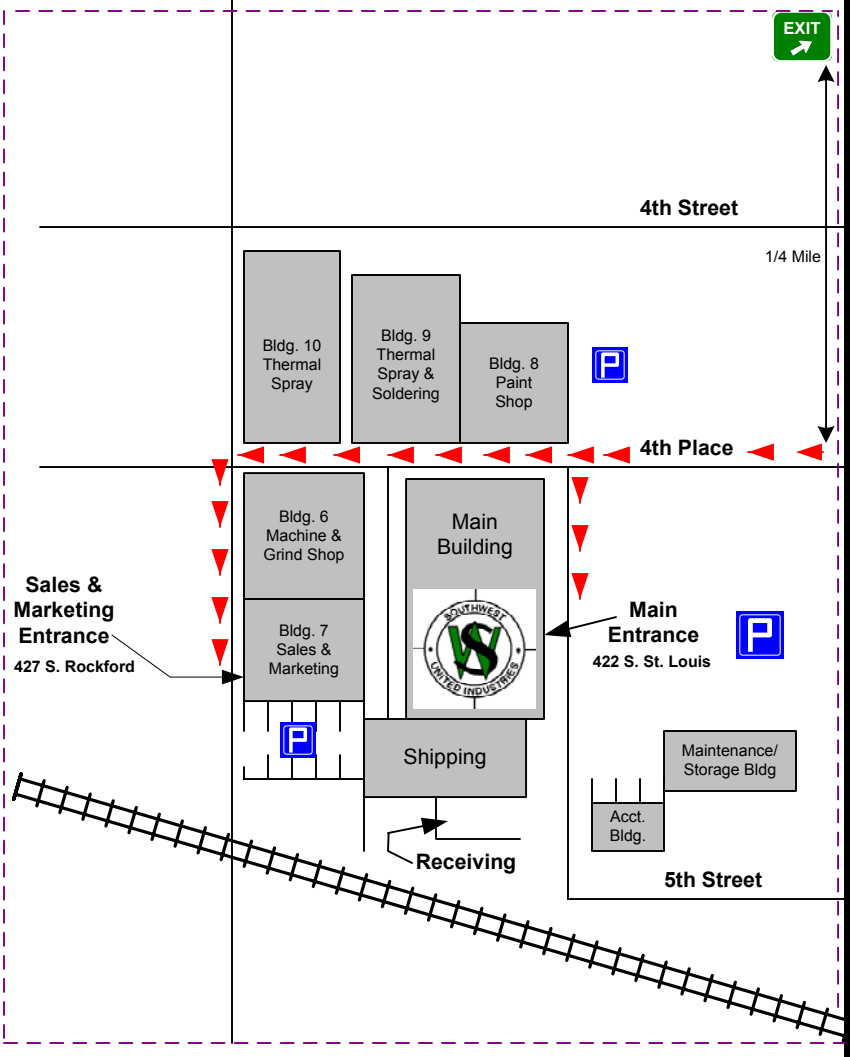

MAP FROM TULSA AIRPORT TO SOUTHWEST UNITED

← Downtown Tulsa

11

4 Miles

US-412/I-244

6 Miles

TULSA AIRPORT TO SOUTHWEST UNITED FACILITY:

1. Start out going NORTHWEST on AIRPORT DR. / E APACHE ST.
2. Turn SLIGHT LEFT toward PARKING / RENTAL CAR RETURN / AIRPORT EXIT
3. Turn SLIGHT LEFT onto AIRPORT DRIVE
4. Turn SHARP RIGHT onto E. VIRGIN ST.
5. Merge onto OK-11 EAST via the ramp on the LEFT toward I-244 / TULSA / JOPLIN
6. Merge onto I-244 WEST / US-412 WEST toward DOWNTOWN
7. Take EXIT 7 (UTICA/PEORIA)
8. At the light take a LEFT (SOUTH) onto UTICA
9. Turn RIGHT (WEST) onto E. 4th PLACE (NOT 4th STREET)

If going to the Main Entrance (422 S. St. Louis):
 10a. Turn LEFT (South) onto ST. LOUIS, park in employee parking lot on LEFT (EAST of Main Building)

If going to Sales and Marketing Entrance (427 S. Rockford):
 10b. Turn LEFT (South) onto ROCKFORD, park in Sales & Marketing parking lot on the LEFT (SOUTH of Building); or if full, park just SOUTH of parking lot between the chain link fence and railroad track.

----- = Magnified Area