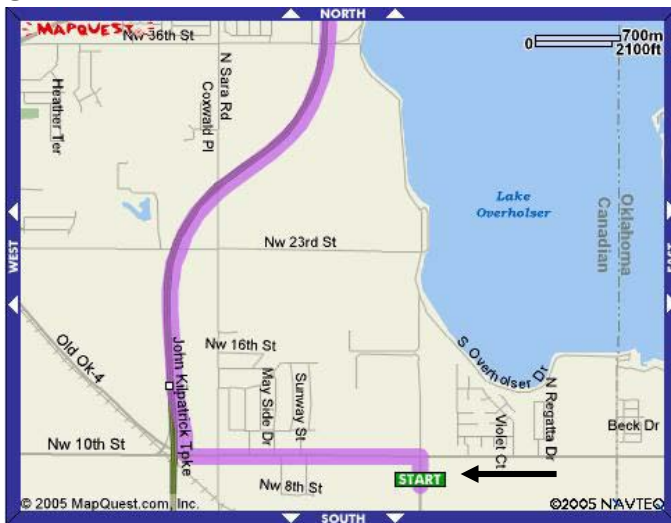

MAP FROM OKLAHOMA CITY (SWA FACILITY) TO SOUTHWEST UNITED

START:

Directions from OKC SWU facility to SWU Tulsa facility:

1. Start out going NORTH on N MORGAN ROAD toward NW 10th ST
2. Turn LEFT onto NW 10th ST
3. Turn SLIGHT RIGHT onto OLD OK-4
4. Take the KILPATRICK TURNPIKE EAST ramp
5. Merge onto JOHN KILPATRICK TURNPIKE (Portions toll)
6. Stay STRAIGHT to go onto TURNER TURNPIKE (Portions toll)
7. TURNER TURNPIKE becomes I-44 E (Portions toll)
8. Merge onto I-244 E via EXIT 223A on the LEFT toward DOWNTOWN TULSA
9. Take EXIT 7 (UTICA/LEWIS)
10. Stay STRAIGHT to go onto E 1st ST S
11. Turn RIGHT (SOUTH) onto UTICA
12. Turn RIGHT (WEST) onto E. 4th PLACE (not 4th STREET)

If going to Main Entrance (422 S. St. Louis):

- 13a. Turn LEFT (SOUTH) onto ST. LOUIS, park in employee parking lot on LEFT (EAST of main building)

If going to Sales & Marketing Entrance (427 S. Rockford):

- 13b. Turn LEFT (SOUTH) onto ROCKFORD, park in Sales & Marketing parking lot on the LEFT (SOUTH of Building); or if full, park just SOUTH of parking lot between the chain link fence and railroad track